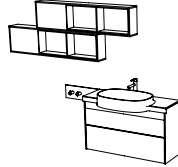

Combinations

1

2

3

4

5

6

7

8

9

10

11

12

13

14

15

16

17

18