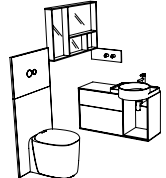

Combinations

1

2

3

4

5

6

7

8

9

10

11

12

13

14

15

16

17

18