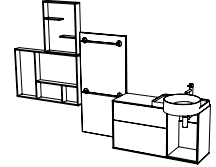

Combinations

1

2

3

4

5

6

7

8

9

10

11

12

13

14

15

16

17

18