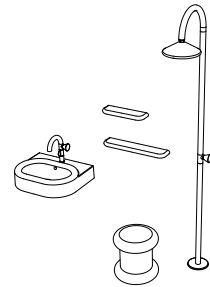

• — Suggested combinations