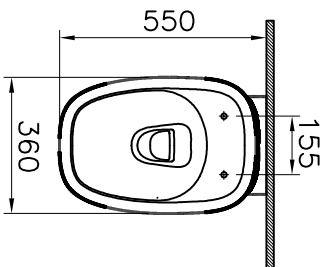

Theoretic Mass(kg)	Revision
Surface Area(dm ²)	A4

Thread	Hole	Shaft

Item	Quantity	Verden Tek Klozet	Part Name	Series	Material	Verden Tek Klozet	Drawing No	Ceramic	Material Class
1	1			PLURAL			7815-0075	Ceramic	
<small>This drawing can only be used for the intended process. Unauthorised copying is strictly prohibited.</small>									

Drawn By	Controlled By	Approved By	Date	Drawing No	Scale
T.TAYAR	N.BALTACI	S.YEDAT SARIGOL	01.10.2018	7815	1/20
RS					
Description	Date	NAME			

Vitra® | ARTEMA®