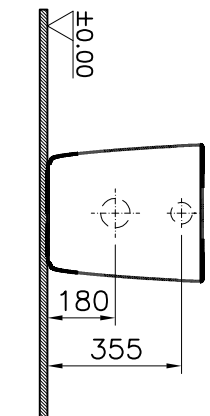

Theoretic Mass(kg)	Revision
Surface Area(dm ²)	A4

Thread	Hole	Shaft

Item	Quantity	Verden Tek Klozet	Part Name	Series	Material	Verden Tek Klozet	Drawing No	Ceramic	Material Class
1	1			PLURAL			7815-0075	Ceramic	
<small>This drawing can only be used for the intended process. Unauthorised copying is strictly prohibited.</small>									

Drawn By	Controlled By	Approved By	Date	Drawing No	Scale
T.TAYAR	N.BALTACI	S.YEDAT SARIGOL	01.10.2018	7815	1/20
RS					
Description	Date	NAME			

Vitra® | ARTEMA®