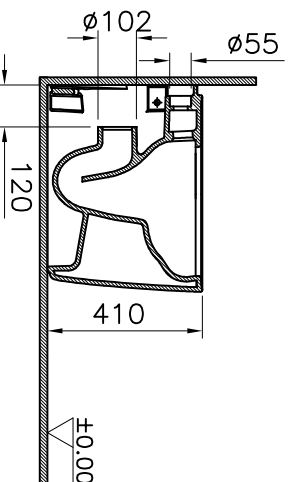

Theoretic Mass(kg)	Revision
Surface Area(dm ²)	A4

Thread	Hole	Shaft

Item	Quantity	Verden Tek Klozet	Part Name	Series	Material	Verden Tek Klozet	Drawing No	Ceramic	Material Class
1	1			PLURAL			7815-0075	Ceramic	
<small>This drawing can only be used for the intended process. Unauthorised copying is strictly prohibited.</small>									

Drawn By	Controlled By	Approved By	Date	Drawing No	Scale
T.TAYAR	N.BALTACI	S.YEDAT SARIGOL	01.10.2018	7815	1/20
RS					
Description	Date	NAME			

Vitra® | ARTEMA®