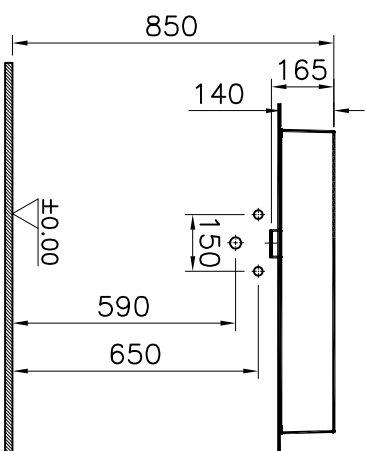

Theoretic Mass(kg)	Revision
Surface Area(dm <sup>2</sup> )	<b>A4</b>

Thread	Hole	Shaft
--------	------	-------

Countertop use  
Tezgahüstü kullanim  
Aufsatzwaschtisch

**PROTOTYPE  
DRAWING**

Item	Quantity	Part Name	Series	Material	Drawing No	Material	Material Class
2	1	Cornered shaped 80 cm			7242-0631	Ceramic	
1	1	Cornered shaped 80 cm			7242-0001	Ceramic	
Item Quantity		This drawing can only be used for the intended process. Unauthorised copying is strictly prohibited.					
		Lago by Bellini					

Drawn By	Controlled By	Approved By	Date	Drawing No	Scale
T.TAYAR	N.BALTACI	S.YEDAT SARIKOL	26.09.2018	7242	1/20
RS	Description	Date	NAME		

**VITRA® | ARTEMA®**