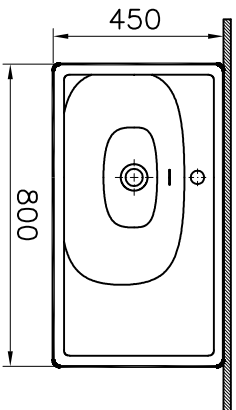

Theoretic Mass(kg)	Revision
Surface Area(dm <sup>2</sup> )	<b>A4</b>

Thread	Hole	Shaft
--------	------	-------

Countertop use  
Tezgahüstü kullanim  
Aufsatzwaschtisch

**PROTOTYPE  
DRAWING**

Item	Quantity	Part Name	Series	Material	Drawing No	Material	Material Class
2	1	Cornered shaped 80 cm			7242-0631	Ceramic	
1	1	Cornered shaped 80 cm			7242-0001	Ceramic	
Item Quantity		This drawing can only be used for the intended process. Unauthorised copying is strictly prohibited.					
		Lago by Bellini					

Drawn By	Controlled By	Approved By	Date	Drawing No	Scale
T.TAYAR	N.BALTACI	S.YEDAT SARIKOL	26.09.2018	7242	1/20
RS	Description	Date	NAME		

**VITRA® | ARTEMA®**