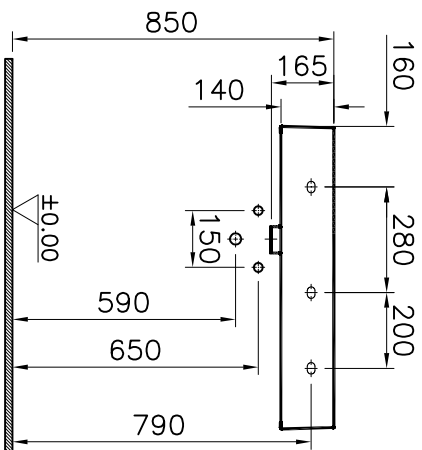

Theoretic Mass(kg)	Revision
Surface Area(dm <sup>2</sup> )	<b>A4</b>

Thread	Hole	Shaft
--------	------	-------

Countertop use  
Tezgahüstü kullanim  
Aufsatzwaschtisch

**PROTOTYPE  
DRAWING**

Item	Quantity	Part Name	Series	Material	Drawing No	Material	Material Class
2	1	Cornered shaped 80 cm			7242-0631	Ceramic	
1	1	Cornered shaped 80 cm			7242-0001	Ceramic	
Item Quantity		This drawing can only be used for the intended process. Unauthorised copying is strictly prohibited.					
		Lago by Bellini					

Drawn By	Controlled By	Approved By	Date	Drawing No	Scale
T.TAYAR	N.BALTACI	S.YEDAT SARIKOL	26.09.2018	7242	1/20
RS	Description	Date	NAME		

**VITRA® | ARTEMA®**