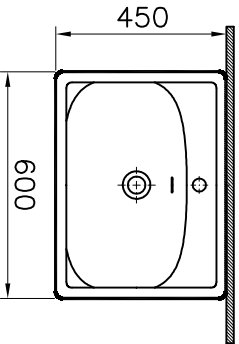

Theoretic Mass(kg)	Revision
Surface Area(dm²)	A4

Thread	Hole	Shaft

Item	Quantity	Part Name	Series	Material	Drawing No	Material	Material Class
2	1	Cornered shaped 60 cm		Ceramic	7241-0631	Ceramic	
1	1	Cornered shaped 60 cm		Ceramic	7241-0001	Ceramic	

Lago by Bellini
Material
Cornered shaped 60 cm

Drawn By	Controlled By	Approved By	Date	Drawing No	Scale
T.TAYAR	N.BALTACI	S.YEDAT SARIGOL	26.09.2018	7241	1/20
Date	NAME				
Description					

RS					

VITRA® | ARTEMA®