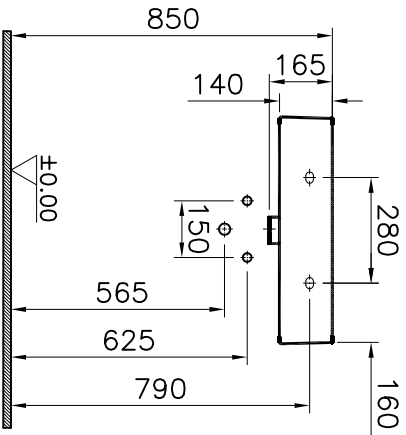

Theoretic Mass(kg)	Revision
Surface Area(dm²)	A4

Thread	Hole	Shaft

Item	Quantity	Part Name	Series	Material	Drawing No	Material	Material Class
2	1	Cornered shaped 60 cm		Ceramic	7241-0631	Ceramic	
1	1	Cornered shaped 60 cm		Ceramic	7241-0001	Ceramic	

Lago by Bellini
Material
Cornered shaped 60 cm

Drawn By	Controlled By	Approved By	Date	Drawing No	Scale
T.TAYAR	N.BALTACI	S.YEDAT SARIGOL	26.09.2018	7241	1/20
Date	NAME				
Description					

RS					

VITRA® | ARTEMA®