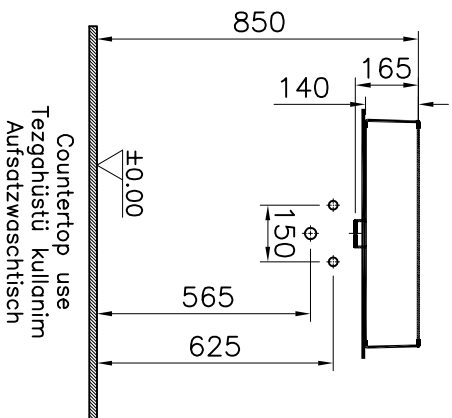

Theoretic Mass(kg)	Revision
Surface Area(dm²)	A4

Thread	Hole	Shaft

Item	Quantity	Part Name	Series	Material	Drawing No	Material	Material Class
2	1	Cornered shaped 60 cm		Ceramic	7241-0631	Ceramic	
1	1	Cornered shaped 60 cm		Ceramic	7241-0001	Ceramic	

Lago by Bellini
Material
Cornered shaped 60 cm

Drawn By	Controlled By	Approved By	Date	Drawing No	Scale
T.TAYAR	N.BALTACI	S.YEDAT SARIGOL	26.09.2018	7241	1/20
Date	NAME				
Description					

RS					

VITRA® | ARTEMA®