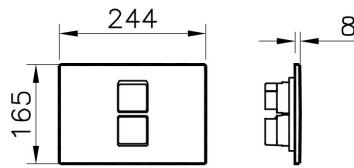

Description	Twin O Panel - White
Code	748-0200
Coating	White
Control Method	Dual Flush
Material	ABS Plastic
Compatible Concealed Cistern	740-XXXX-XX / 748-XXXX-XX / 750-XXXX-XX
Colour	White

VitrA retains the right to change details about the products and technical specifications without prior notice.