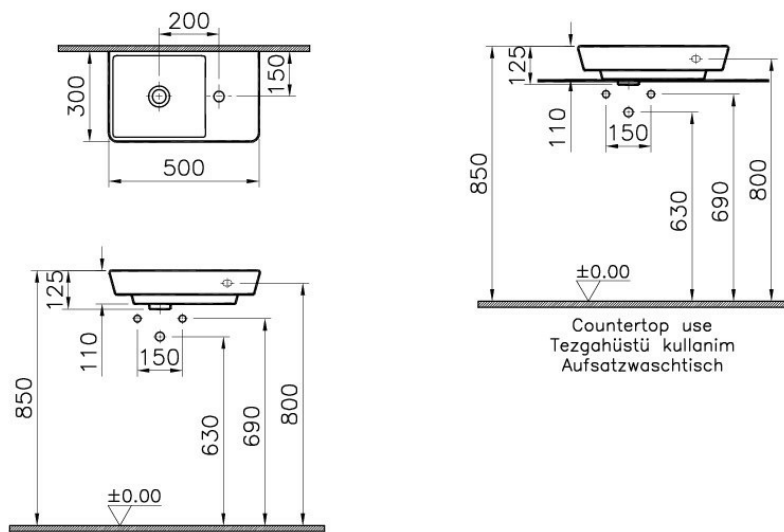

Description T4 Compact WashBasin, 50x30cm

Code 4458B003-0041
 Tap Hole Option Middle Tap Hole
 Countertop Usage Suitable
 CE Yes
 Material Fine Fire Clay
 VitrAclean No
 Dimensions 50
 Colour White

VitrA retains the right to change details about the products and technical specifications without prior notice.