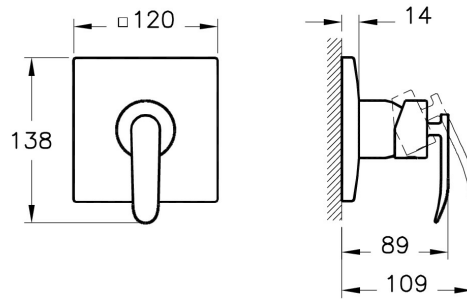

Description T4 Built-In Shower Mixer (Exposed Part)

Code A42282EXP
Installation Type Built-in
Working Pressure 0,5-10 Bar (Recommended 3-5 Bar)
Coating Chrome
Colour Chrome

VitrA retains the right to change details about the products and technical specifications without prior notice.