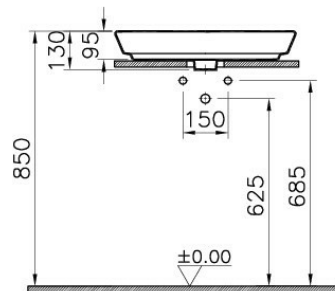

Description T4 Bowl, 60cm without Tap Hole, without Side Holes

Code 4461B003-0016
 Tap Hole Option Without Tap Hole
 CE Yes
 Material Fine Fire Clay
 VitrAclean No
 Dimensions 60
 Colour White

VitrA retains the right to change details about the products and technical specifications without prior notice.