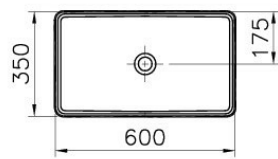

Description T4 Bowl, 60cm without Tap Hole, without Side Holes

Code 4461B003-0016
 Tap Hole Option Without Tap Hole
 CE Yes
 Material Fine Fire Clay
 VitrAclean No
 Dimensions 60
 Colour White

VitrA retains the right to change details about the products and technical specifications without prior notice.