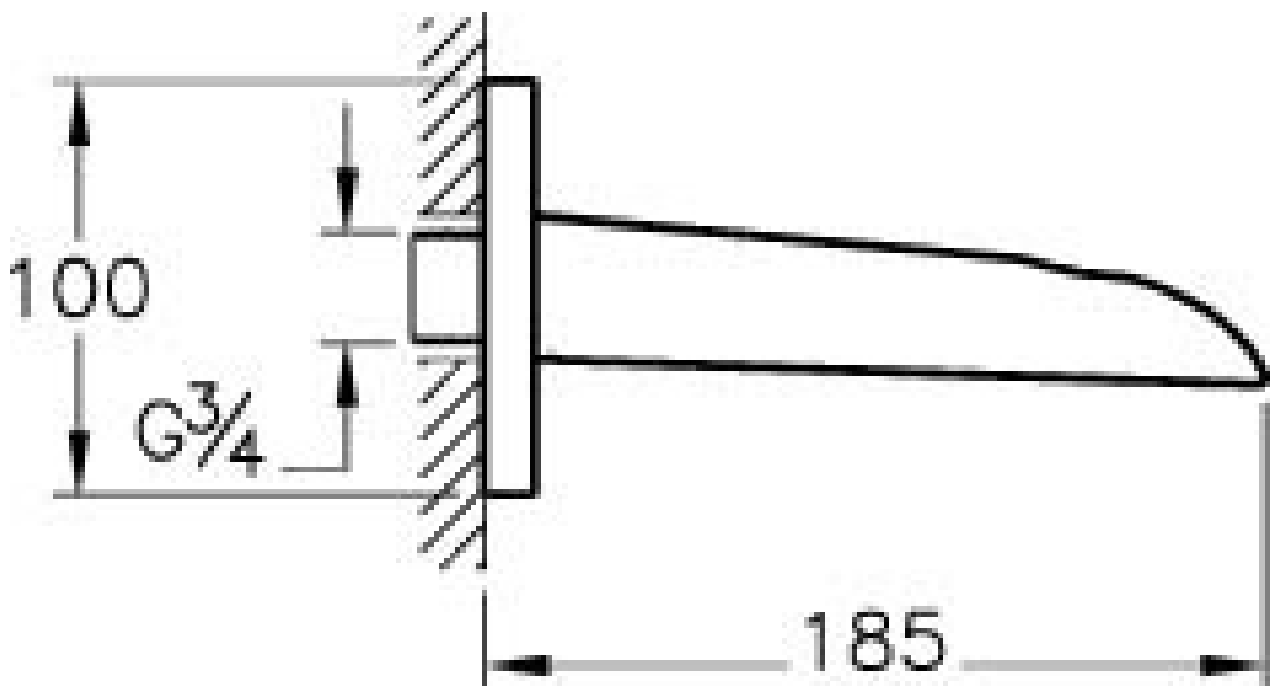

Description T4 Bath Spout (Cascade Flow)

Code A40648EXP
Installation Type Standard
Working Pressure 0,5-10 Bar (Recommended 3-5 Bar)
Coating Chrome
Colour Chrome

Vitra retains the right to change details about the products and technical specifications without prior notice.