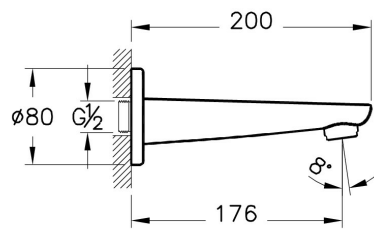

# VitrA

---

Description

Spout

---

Code

A40699EXP

VitrA retains the right to change details about the products and technical specifications without prior notice.