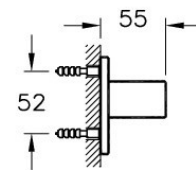

Description Somnia Towel Holder

Code A44492EXP
Installation Type Standard
Product Properties Stickmaster
Coating Matt Chrome-Gold
Material ABS Plastic
Colour Chrome

VitrA retains the right to change details about the products and technical specifications without prior notice.