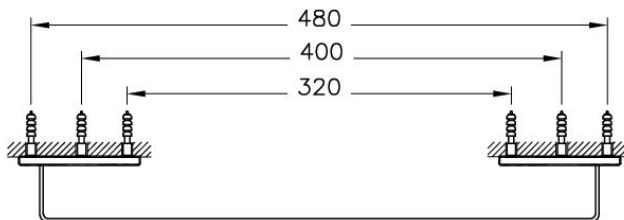

Description Somnia Towel Holder

Code A44492EXP
Installation Type Standard
Product Properties Stickmaster
Coating Matt Chrome-Gold
Material ABS Plastic
Colour Chrome

VitrA retains the right to change details about the products and technical specifications without prior notice.