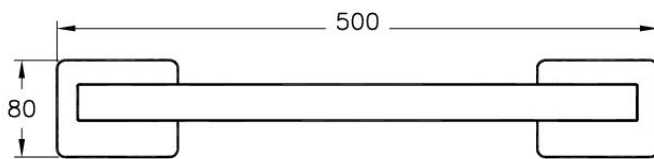

Description Somnia Towel Holder

Code A44492EXP
Installation Type Standard
Product Properties Stickmaster
Coating Matt Chrome-Gold
Material ABS Plastic
Colour Chrome

VitrA retains the right to change details about the products and technical specifications without prior notice.