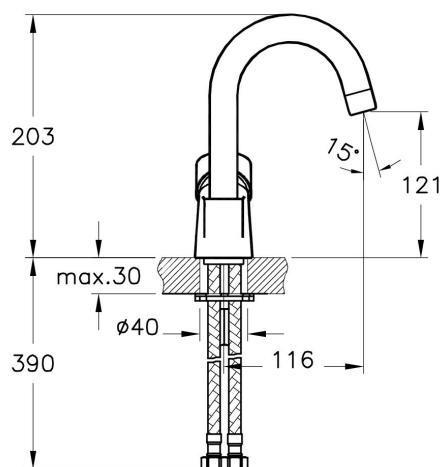

Description Solid S Basin Mixer (With Swivel spout)

Code	A42442EXP
Faucet Type	Standard
Installation Type	Standard
Product Properties	Energy Saving
Working Pressure	0,5-10 Bar (Recommended 3-5 Bar)
Coating	Chrome
Cartridge	35 mm Cartridge Flow and Temperature Adjustable
Aerator	Water Saving (Max. 5.7 L / Min.)
Colour	Chrome