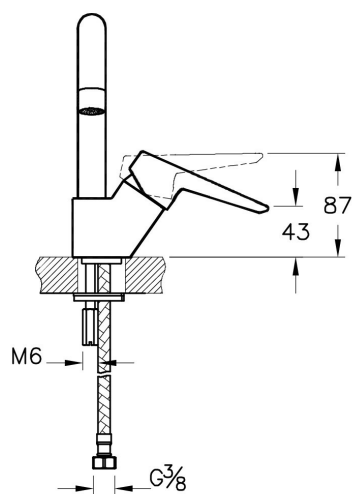

Description Solid S Basin Mixer (With Swivel spout)

Code	A42442EXP
Faucet Type	Standard
Installation Type	Standard
Product Properties	Energy Saving
Working Pressure	0,5-10 Bar (Recommended 3-5 Bar)
Coating	Chrome
Cartridge	35 mm Cartridge Flow and Temperature Adjustable
Aerator	Water Saving (Max. 5.7 L / Min.)
Colour	Chrome