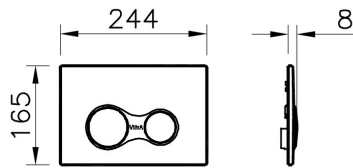

Description Sirius Mechanic Control Panel (Abs, Plastic)

Code 740-0400
Control Method Dual Flush
Material ABS Plastic
Compatible Concealed Cistern 740-XXXX-XX / 742-XXXX-XX
Colour High Gloss White

VitrA retains the right to change details about the products and technical specifications without prior notice.