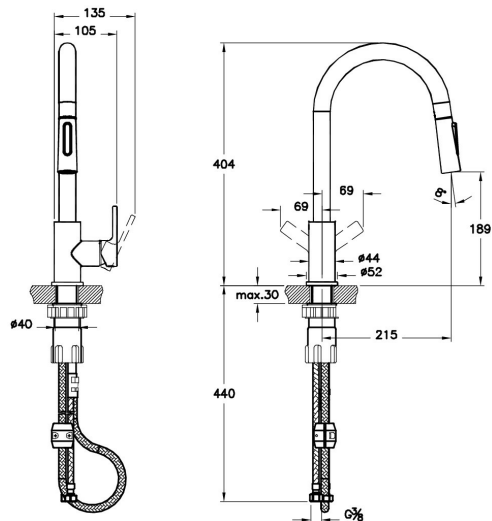

VitrA

Description Sink Mixer Maestro Pull-Down

| | |
|---------------------|---|
| Code | A42145EXP |
| Installation Type | Standard |
| Product Properties | Energy Saving |
| Bream | 7 |
| Working Pressure | 0,5-10 Bar (Recommended 3-5 Bar) |
| DGNB | 2 |
| EPD | Yes |
| Coating | Chrome |
| Cartridge | 40 mm Cartridge Flow and Temperature Adjustable |
| Lead | 9 |
| Aerator | Normal and Sprey Jet |
| Water Saving Amount | 7 |
| Colour | Chrome |