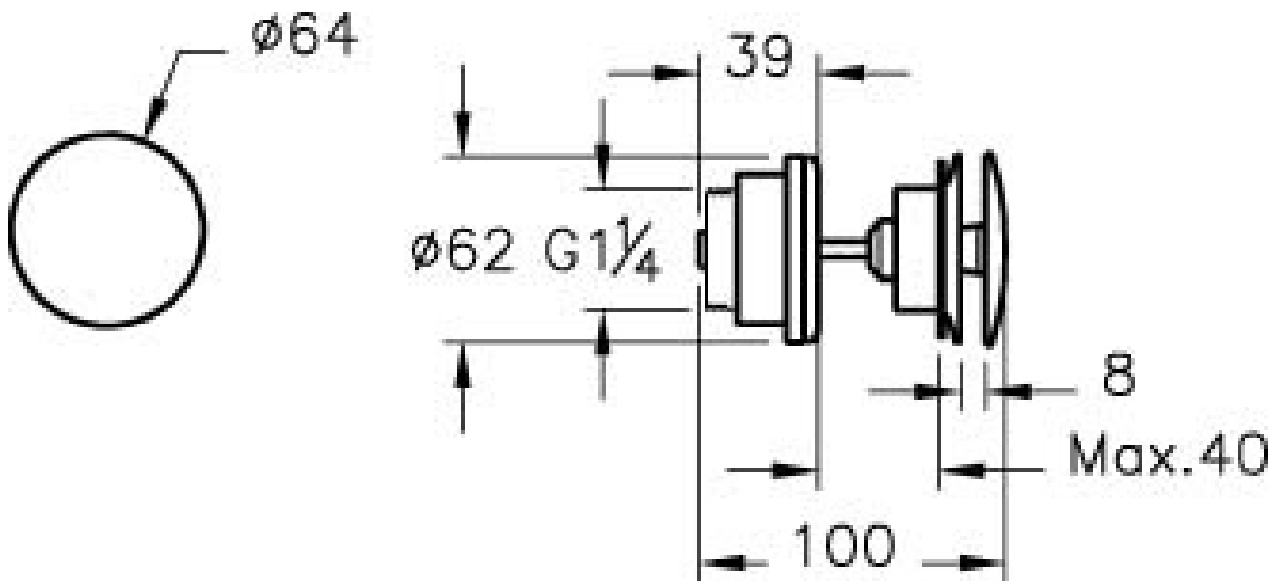

VitrA

Description

Sifon Waste Set Universal

Code

A4514823EXP

Installation Type

Standard

Coating

Gold

Compatible Products

4334B072-0016

Colour

Gold

VitrA retains the right to change details about the products and technical specifications without prior notice.