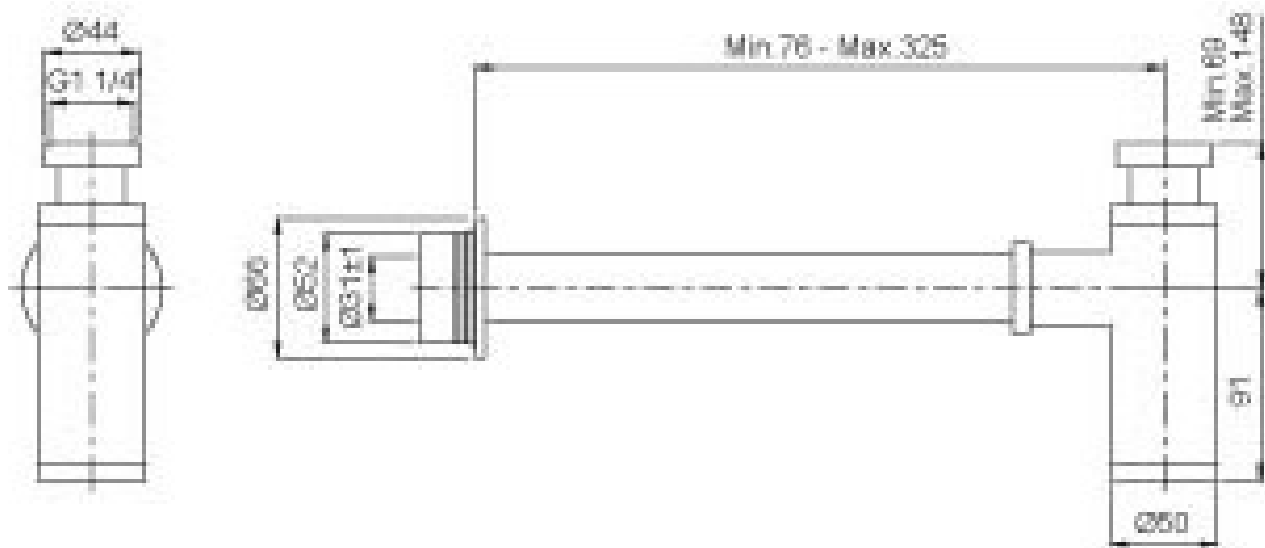

VitrA

Description

Sifon Bottle Trap For Basins

Code

A4512323EXP

Installation Type

Standard

Coating

Gold

Colour

Gold

VitrA retains the right to change details about the products and technical specifications without prior notice.