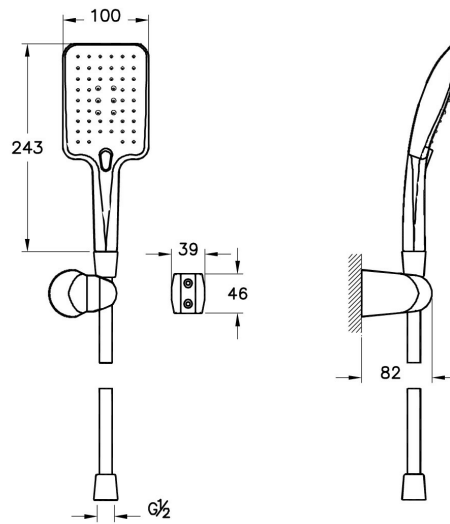

Description Shine Square Handshower Set

Code A45629EXP  
 Installation Type Standard  
 Flow Type Aquaspray  
 Coating Chrome  
 Colour Chrome

VitrA retains the right to change details about the products and technical specifications without prior notice.