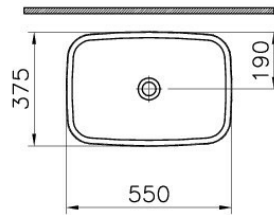

Description Shift Bowl, 55x38 cm without Tap Hole, without Overflow Hole

Code 4399B003-0016
 Tap Hole Option Without Tap Hole
 CE Yes
 Material Fine Fire Clay
 VitrAclean No
 Dimensions 55
 Colour White