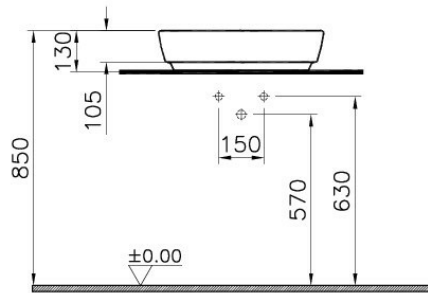

Description Shift Bowl, 55x38 cm without Tap Hole, without Overflow Hole

Code 4399B003-0016
 Tap Hole Option Without Tap Hole
 CE Yes
 Material Fine Fire Clay
 VitrAclean No
 Dimensions 55
 Colour White