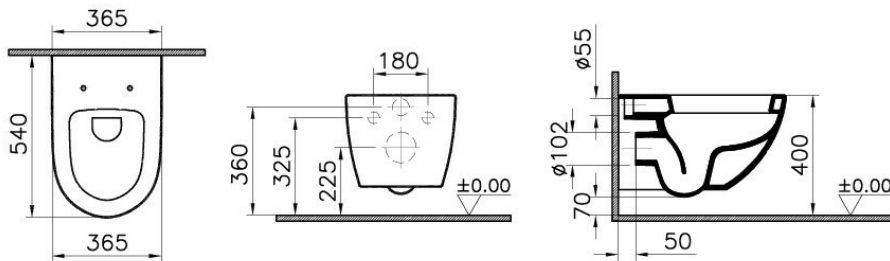

# VitrA

Description Sento Wall-Hung Wc Pan

|                     |                     |
|---------------------|---------------------|
| Code                | 4448B003-0075       |
| Product Properties  | Water Saving        |
| Connection Type     | Horizontal Outlet   |
| Bidet Nozzle Inlet  | Without Nozzle      |
| CE                  | Yes                 |
| Material            | Ceramic             |
| Compatible Products | 86 ++++ Toilet Seat |
| VitrAclean          | No                  |
| Colour              | White               |

- \* Duvar kalınlığına göre ilave boru gerekebilir.
- \* Additional pipe may be required due to wall thickness
- \* Ein zusätzliches Ablaufrohr ist je nach Wandstärke erforderlich

VitrA retains the right to change details about the products and technical specifications without prior notice.