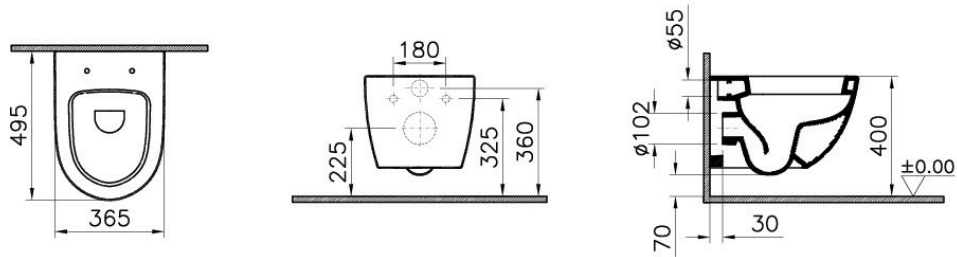

# VitrA

Description Sento Short Wall-Hung Wc Pan

Code 4337B003-0075  
Bidet Nozzle Inlet Without Nozzle  
Compatible Products 86-003-001  
VitrAclean No  
Colour White

VitrA retains the right to change details about the products and technical specifications without prior notice.