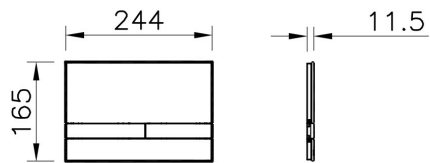

Description Select Mechanic Control Panel (Glass)

Code	740-1100
Control Method	Dual Flush
Material	Glass-ABS Plastic
Compatible Concealed Cistern	740-XXXX-XX / 742-XXXX-XX
Colour	White Glass-Shiny Chrome Buttons