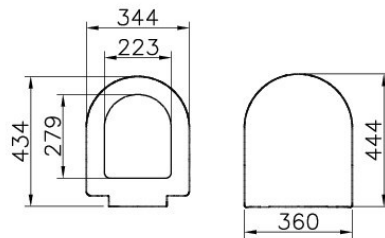

VitrA

Description S50 Wc Seat Duroplast

Code	72-003-301
Hinge Option	Metal Hinge, Top Fixing
Soft-Close	Not Available
Material	Duroplast
Compatible Products	5745B003-7200
VitrA Clean	No
Colour	White
Width	36
Height	44,5