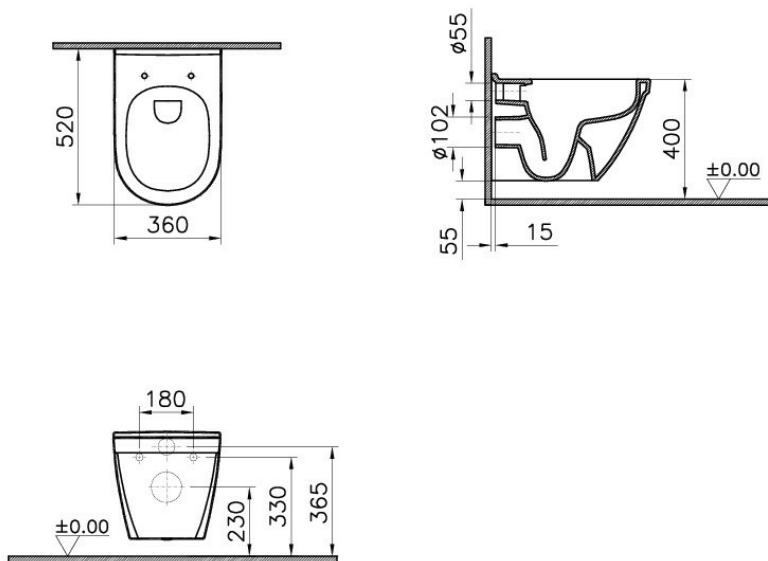

Description S50 Rim-Ex Wall-Hung WC Pan

Code 7740B003-0075  
 Product Properties Rim-ex  
 Connection Type Horizontal Outlet  
 Bidet Nozzle Inlet Without Nozzle  
 Compatible Products 72-003-301  
 VitrAclean No  
 Colour White