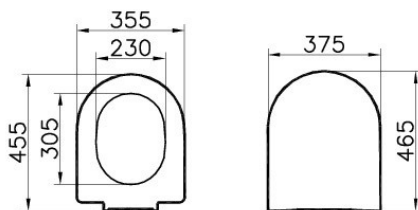

# VitrA

---

Description S50 Compact WC Seat

---

Code 48-003-001  
Hinge Option Metal Hinge, Top Fixing  
Material Duroplast  
NF Yes  
Colour White

VitrA retains the right to change details about the products and technical specifications without prior notice.