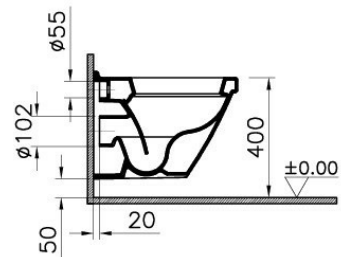

VitrA

Description S50 Compact Wall-Hung WC Pan - Short

Code 5320L003-0075
Connection Type Horizontal Outlet
Bidet Nozzle Inlet Without Nozzle
CE Yes
Material Ceramic
Compatible Products 72 ++++ Toilet Seat
VitrAclean No
Colour White