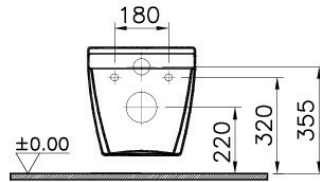

VitrA

Description S50 Compact Wall-Hung WC Pan - Short

Code 5320L003-0075
Connection Type Horizontal Outlet
Bidet Nozzle Inlet Without Nozzle
CE Yes
Material Ceramic
Compatible Products 72 ++++ Toilet Seat
VitrAclean No
Colour White