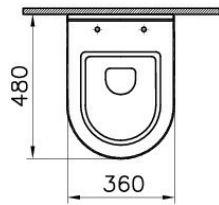

VitrA

Description S50 Compact Wall-Hung WC Pan - Short

Code 5320L003-0075
Connection Type Horizontal Outlet
Bidet Nozzle Inlet Without Nozzle
CE Yes
Material Ceramic
Compatible Products 72 ++++ Toilet Seat
VitrAclean No
Colour White