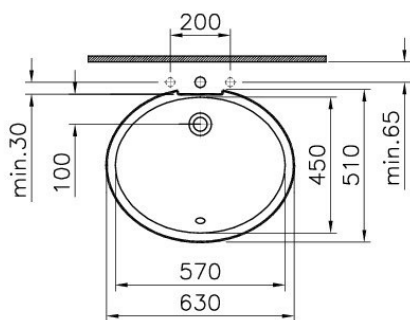

Description S20 Undercounter Basin, 57cm without Tap Hole, with Side Holes

Code 6031B003-0012
 Tap Hole Option Without Tap Hole
 CE Yes
 Material Ceramic
 VitrAclean No
 Dimensions 57
 Colour White

VitrA retains the right to change details about the products and technical specifications without prior notice.