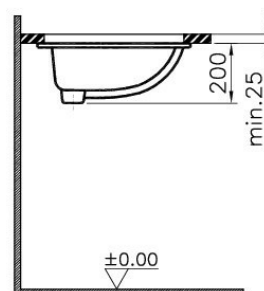

Description S20 Undercounter Basin, 57cm without Tap Hole, with Side Holes

Code 6031B003-0012
 Tap Hole Option Without Tap Hole
 CE Yes
 Material Ceramic
 VitrAclean No
 Dimensions 57
 Colour White

VitrA retains the right to change details about the products and technical specifications without prior notice.