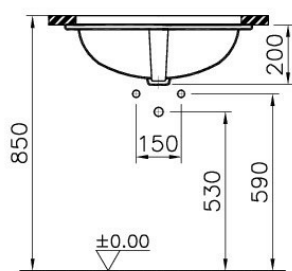

Description S20 Undercounter Basin, 57cm without Tap Hole, with Side Holes

Code 6031B003-0012
 Tap Hole Option Without Tap Hole
 CE Yes
 Material Ceramic
 VitrAclean No
 Dimensions 57
 Colour White

VitrA retains the right to change details about the products and technical specifications without prior notice.