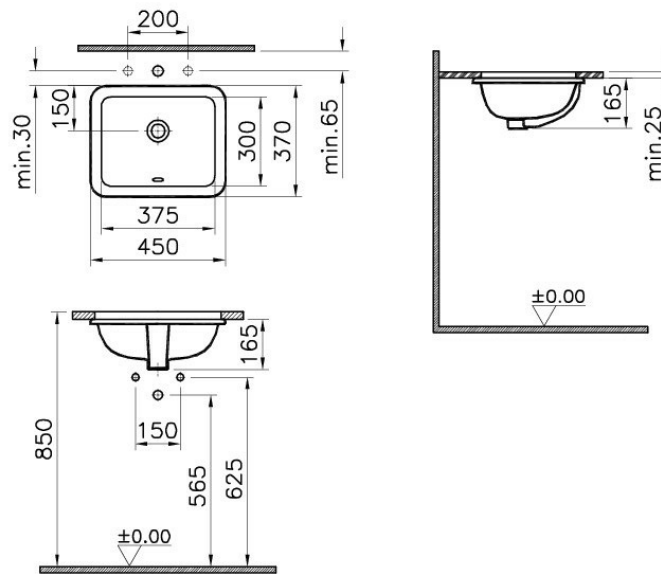

Description S20 Undercounter Basin, 38 cm without Tap Hole, with Side Holes

Code 5473B003-0618
 Tap Hole Option Without Tap Hole
 CE Yes
 Material Ceramic
 VitrAclean No
 Dimensions 38
 Colour White

VitrA retains the right to change details about the products and technical specifications without prior notice.