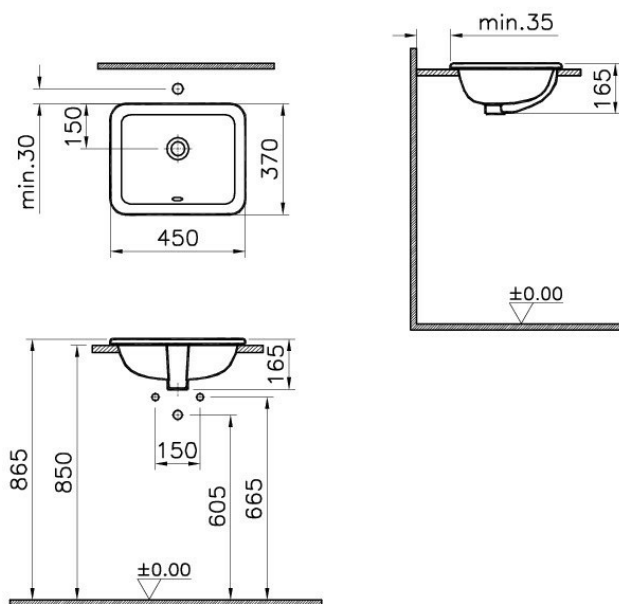

Description S20 Countertop Basin, 45cm without Tap Hole, with Side Holes

Code 5473B003-0642
 Tap Hole Option Without Tap Hole
 CE Yes
 Material Ceramic
 VitrAclean No
 Dimensions 45
 Colour White

VitrA retains the right to change details about the products and technical specifications without prior notice.