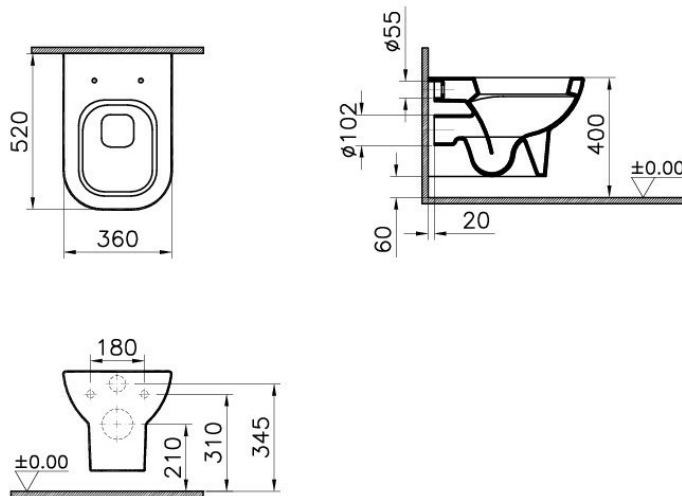

VitrA

Description Retro Wall-Hung WC Pan

Code 5160B003-0075
Product Properties Water Saving
Connection Type Horizontal Outlet
Bidet Nozzle Inlet Without Nozzle
Material Ceramic
Compatible Products 74 ++++ Toilet Seat
VitrAclean No
Colour White