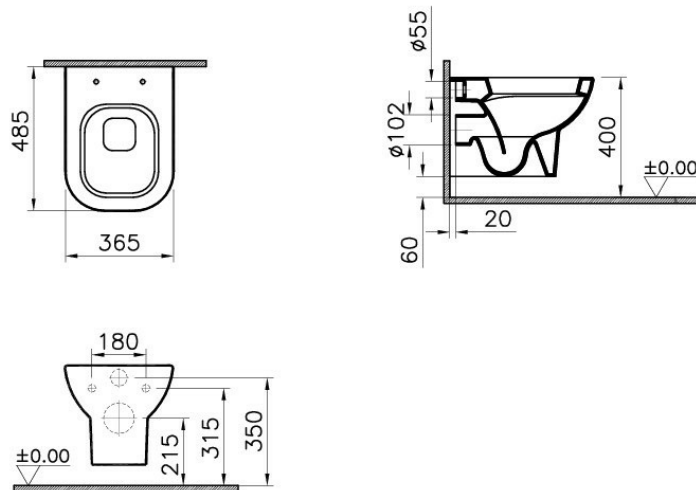

VitrA

Description Retro Wall-Hung Wc Pan, Short

Code 5216B003-0075
Connection Type Horizontal Outlet
Bidet Nozzle Inlet Without Nozzle
Material Ceramic
Compatible Products 74 ++++ Toilet Seat
VitrAclean No
Colour White