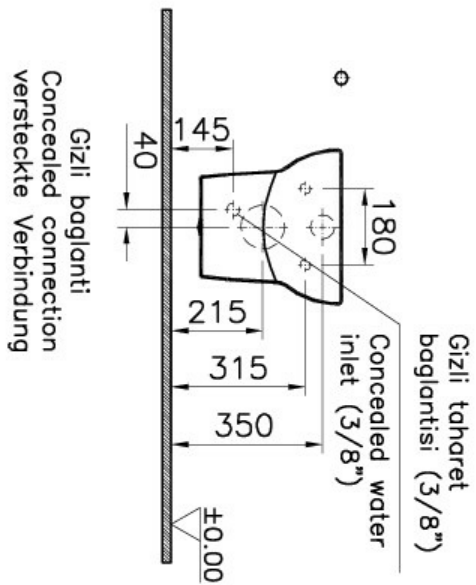

VitrA

Description Retro Rim-Ex Wall-Hung WC Pan

Code	7744B003-0075
Product Properties	Rim-ex
Connection Type	Horizontal Outlet
Bidet Nozzle Inlet	Without Nozzle
Compatible Products	74-003-001
VitrAclean	No
Colour	White

Standart baglantı
Standard connection
Standard Verbindung

Gizli baglantı
Concealed connection
versteckte Verbindung