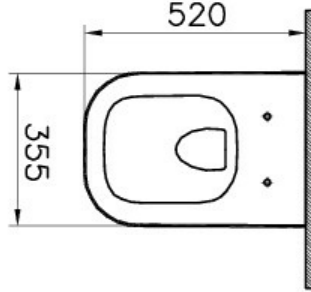

VitrA

Description Retro Rim-Ex Wall-Hung WC Pan

Code	7744B003-0075
Product Properties	Rim-ex
Connection Type	Horizontal Outlet
Bidet Nozzle Inlet	Without Nozzle
Compatible Products	74-003-001
VitrAclean	No
Colour	White