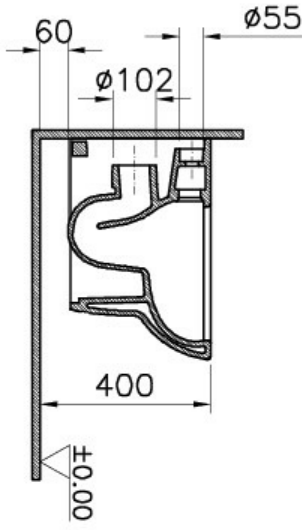

VitrA

Description Retro Rim-Ex Wall-Hung WC Pan

Code	7744B003-0075
Product Properties	Rim-ex
Connection Type	Horizontal Outlet
Bidet Nozzle Inlet	Without Nozzle
Compatible Products	74-003-001
VitrAclean	No
Colour	White

Standart baglantı
Standard connection
Standard Verbindung

Gizli baglantı
Concealed connection
versteckte Verbindung