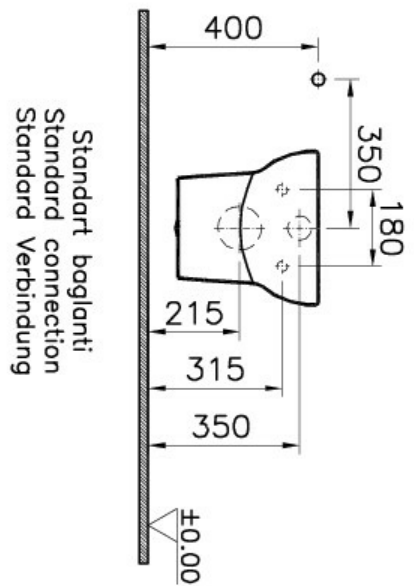

VitrA

Description Retro Rim-Ex Wall-Hung WC Pan

Code	7744B003-0075
Product Properties	Rim-ex
Connection Type	Horizontal Outlet
Bidet Nozzle Inlet	Without Nozzle
Compatible Products	74-003-001
VitrAclean	No
Colour	White