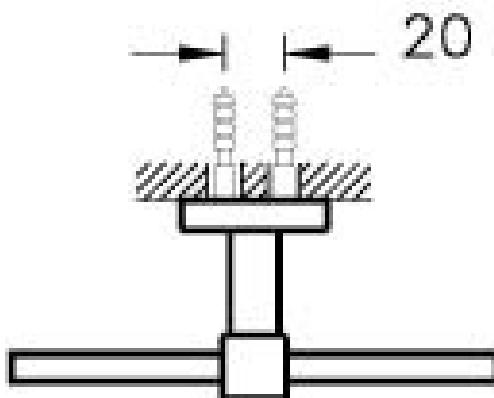

Description Q-Line Towel Ring

Code A44994EXP

Installation Type Standard

Coating Chrome

Material Zamak

Colour Chrome

VitrA retains the right to change details about the products and technical specifications without prior notice.