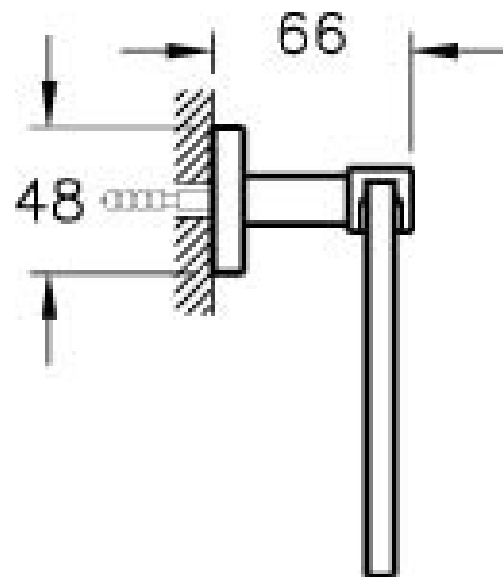

Description Q-Line Towel Ring

Code A44994EXP

Installation Type Standard

Coating Chrome

Material Zamak

Colour Chrome

VitrA retains the right to change details about the products and technical specifications without prior notice.