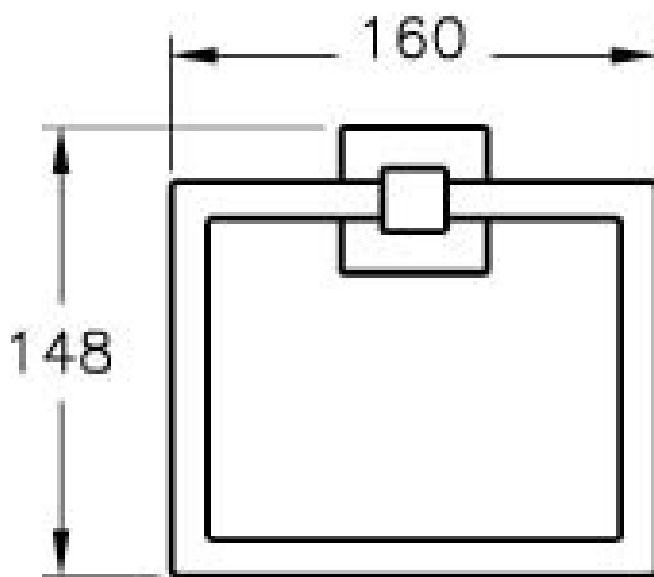

Description Q-Line Towel Ring

Code A44994EXP

Installation Type Standard

Coating Chrome

Material Zamak

Colour Chrome

VitrA retains the right to change details about the products and technical specifications without prior notice.