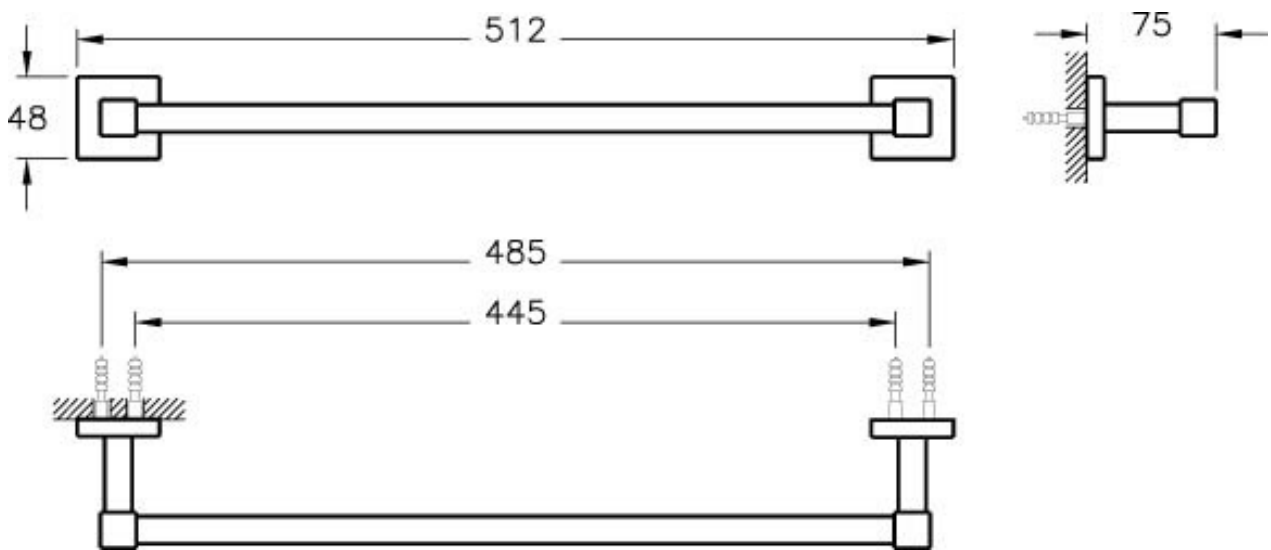

Description Q-Line Towel Holder

Code A44995EXP

Installation Type Standard

Coating Chrome

Material Zamak

Colour Chrome

VitrA retains the right to change details about the products and technical specifications without prior notice.