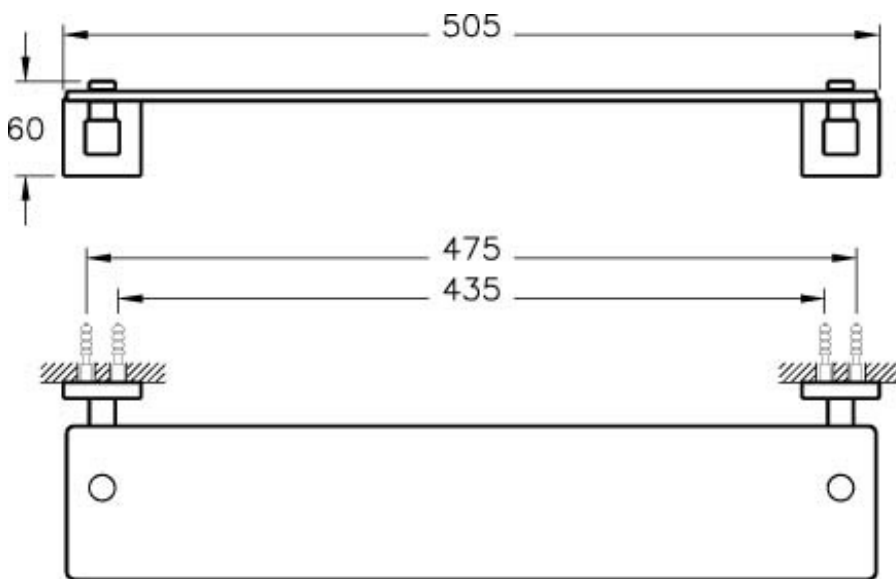

Description	Q-Line Shelf
Code	A44991EXP
Installation Type	Standard
Coating	Chrome
Material	Glass-Zamak
Colour	Chrome

VitrA retains the right to change details about the products and technical specifications without prior notice.