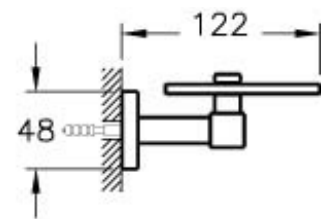

Description	Q-Line Shelf
Code	A44991EXP
Installation Type	Standard
Coating	Chrome
Material	Glass-Zamak
Colour	Chrome

VitrA retains the right to change details about the products and technical specifications without prior notice.