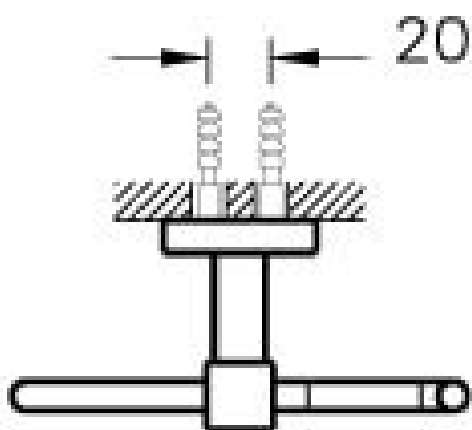

Description Q-Line Roll Holder

Code A44997EXP

Installation Type Standard

Coating Chrome

Material Zamak

Colour Chrome

VitrA retains the right to change details about the products and technical specifications without prior notice.