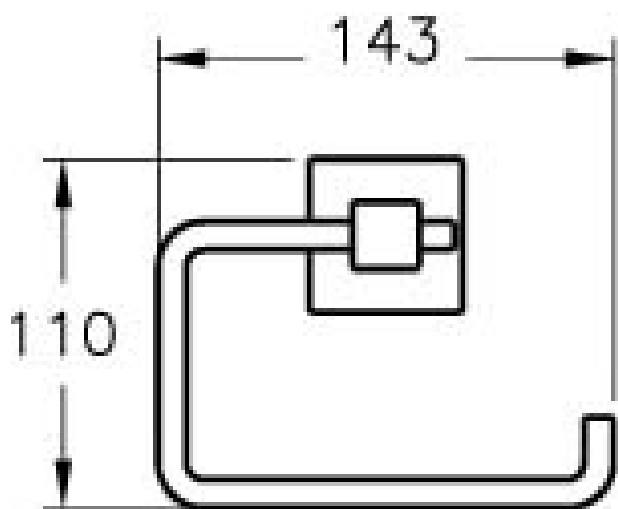

Description Q-Line Roll Holder

Code A44997EXP

Installation Type Standard

Coating Chrome

Material Zamak

Colour Chrome

VitrA retains the right to change details about the products and technical specifications without prior notice.