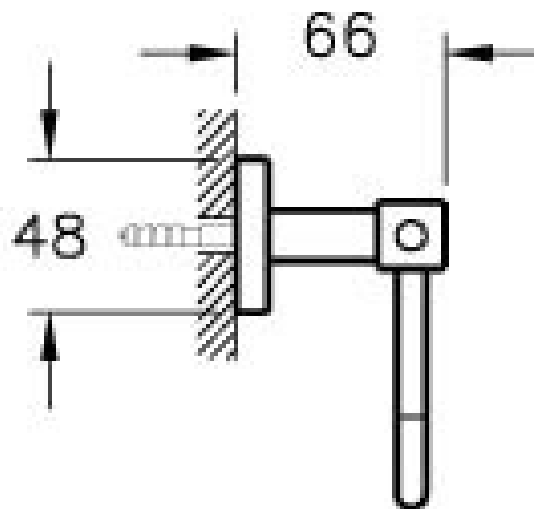

Description Q-Line Roll Holder

Code A44997EXP

Installation Type Standard

Coating Chrome

Material Zamak

Colour Chrome

VitrA retains the right to change details about the products and technical specifications without prior notice.