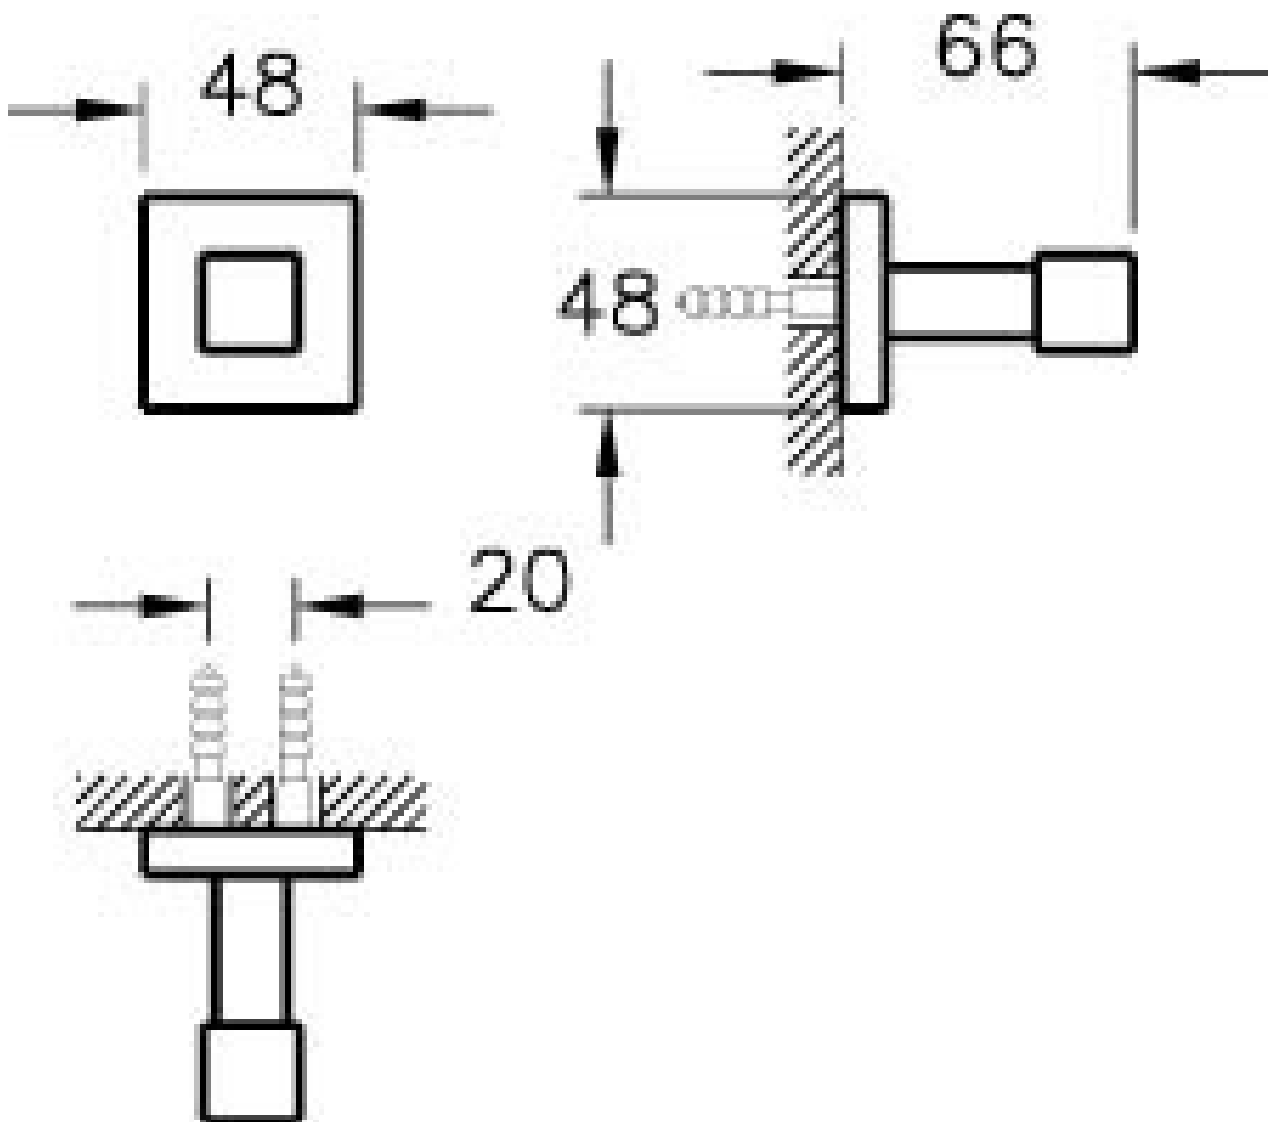

Description Q-Line Bathrobe Holder (Single)

Code A44998EXP
Installation Type Standard
Coating Chrome
Material Zamak
Colour Chrome

VitrA retains the right to change details about the products and technical specifications without prior notice.