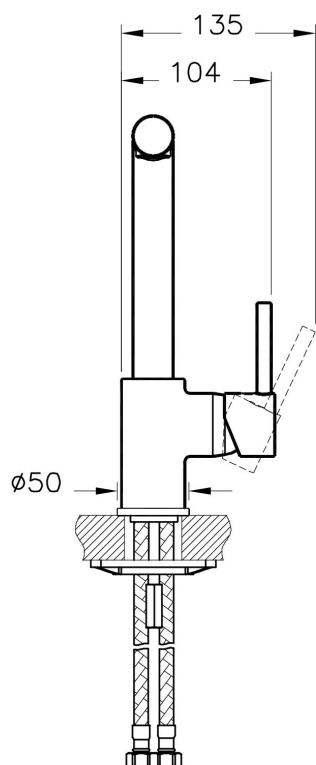

Description	Pure Sink Mixer
Code	A42136EXP
Installation Type	Standard
Product Properties	Extra Water Saving
Water Label	A
Blue Life	Yes
Working Pressure	0,5-10 Bar (Recommended 3-5 Bar)
EPD	Yes
Coating	Chrome
Cartridge	40 mm Cartridge Flow and Temperature Adjustable
Aerator	Aerator-Silicon
Colour	Chrome