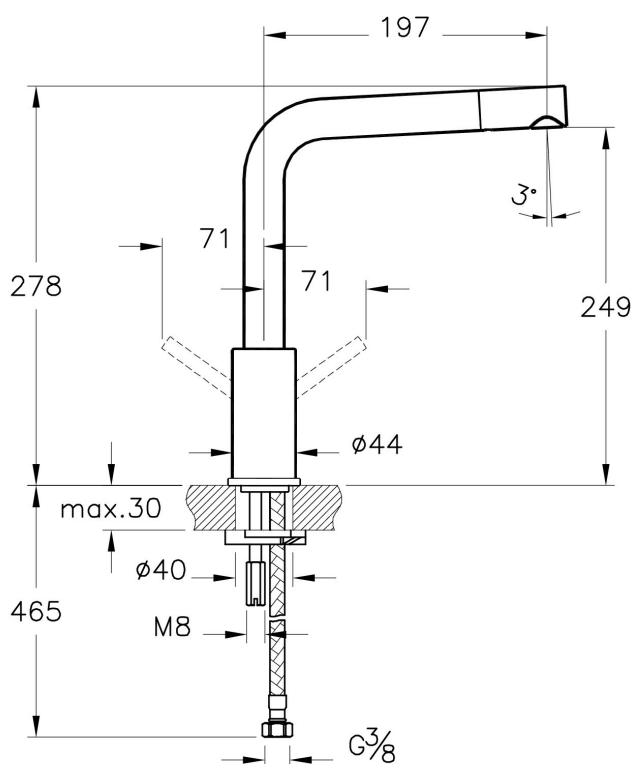

Description	Pure Sink Mixer
Code	A42136EXP
Installation Type	Standard
Product Properties	Extra Water Saving
Water Label	A
Blue Life	Yes
Working Pressure	0,5-10 Bar (Recommended 3-5 Bar)
EPD	Yes
Coating	Chrome
Cartridge	40 mm Cartridge Flow and Temperature Adjustable
Aerator	Aerator-Silicon
Colour	Chrome