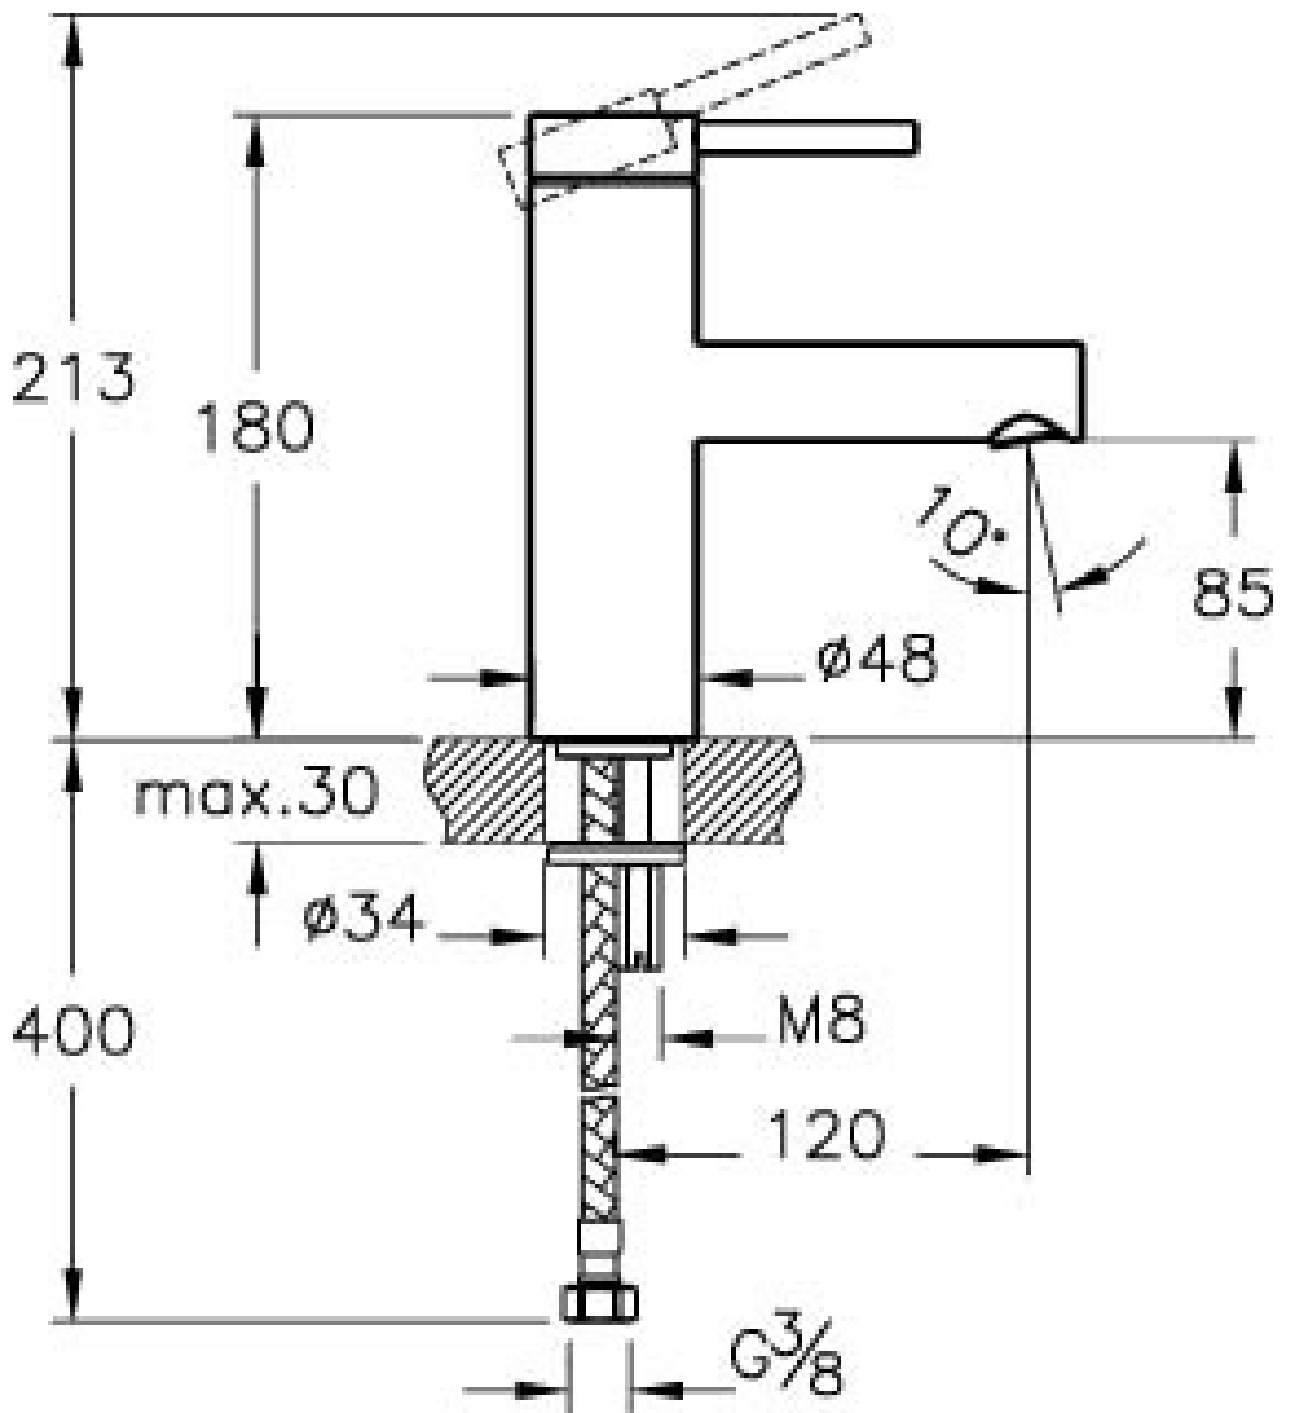

---

Description	Pure Basin Mixer
Code	A41260EXP
Faucet Type	Standard
Installation Type	Standard
Product Properties	Extra Water Saving
Water Label	A
Blue Life	Yes
Breeam	7
Working Pressure	0,5-10 Bar (Recommended 3-5 Bar)
DGNB	2
EPD	Yes
Coating	Chrome
Cartridge	40 mm Cartridge Flow and Temperature Adjustable
Leed	9
Aerator	Aerator-Silicon
Water Saving Amount	3
Colour	Chrome