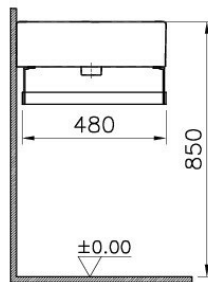

VitrA

Description Nuovella Washbasin, 50 cm

Code 4077B003-0001
Tap Hole Option Middle Tap Hole
CE Yes
Material Fine Fire Clay
Compatible Products 340-1210
VitrAclean No
Dimensions 50
Colour White

VitrA retains the right to change details about the products and technical specifications without prior notice.