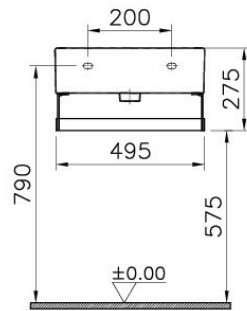

VitrA

Description Nuovella Washbasin, 50 cm

Code 4077B003-0001
Tap Hole Option Middle Tap Hole
CE Yes
Material Fine Fire Clay
Compatible Products 340-1210
VitrAclean No
Dimensions 50
Colour White

VitrA retains the right to change details about the products and technical specifications without prior notice.