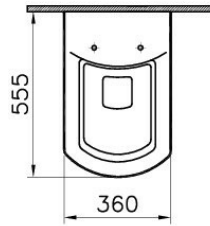

VitrA

Description

Nuova Wall-Hung Wc Pan

Code

5030B003-0101

Connection Type

Horizontal Outlet

Bidet Nozzle Inlet

Without Nozzle

Material

Ceramic

VitrAclean

No

Colour

White

*Duvar kalınlığına göre ilave boru gerekebilir.

*Additional pipe may be required due to wall thickness

*Ein zusätzliches Ablaufrohr ist je nach Wandstärke erforderlich