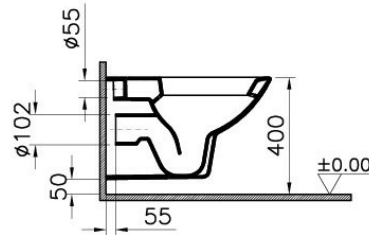

VitrA

Description

Nuova Wall-Hung Wc Pan

Code

5030B003-0101

Connection Type

Horizontal Outlet

Bidet Nozzle Inlet

Without Nozzle

Material

Ceramic

VitrAclean

No

Colour

White

*Duvar kalınlığına göre ilave boru gerekebilir.

*Additional pipe may be required due to wall thickness

*Ein zusätzliches Ablaufrohr ist je nach Wandstärke erforderlich