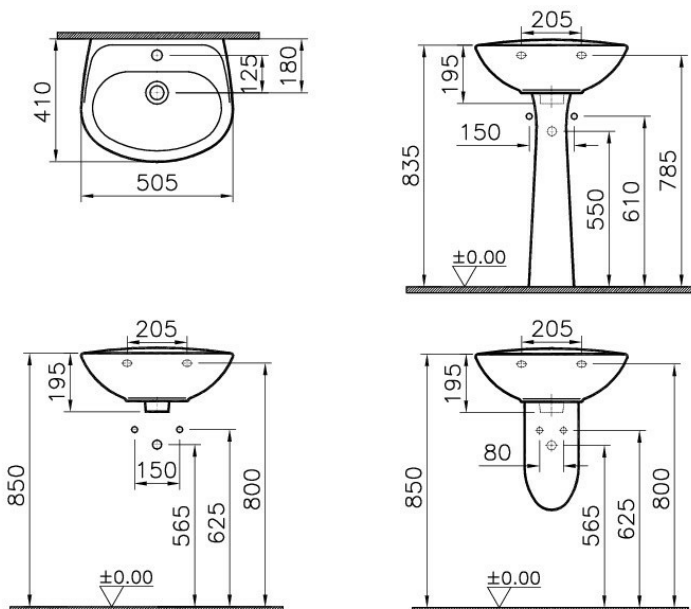

Description Normus WashBasin 50cm

Code 5079L003-0001
 CE Yes
 NF Yes
 Compatible Products 6948 +++++ Trap Cover
 VitrAclean No
 Colour White

VitrA retains the right to change details about the products and technical specifications without prior notice.