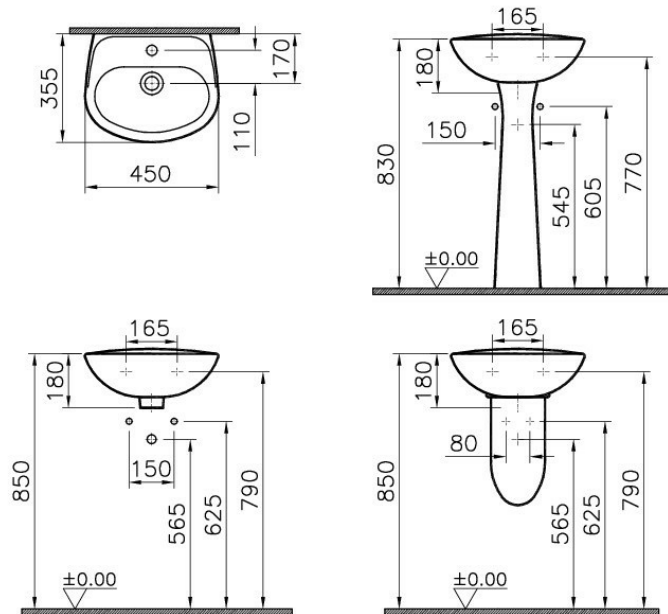

Description Normus Compact WashBasin

Code 5078L003-0001
 CE Yes
 NF Yes
 Compatible Products 6948 ++++ Trap Cover
 VitrAclean No
 Colour White

VitrA retains the right to change details about the products and technical specifications without prior notice.