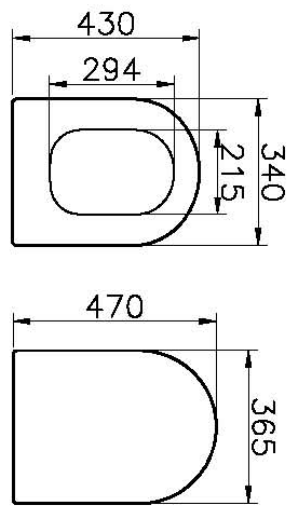

VitrA retains the right to change details about the products and technical specifications without prior notice.