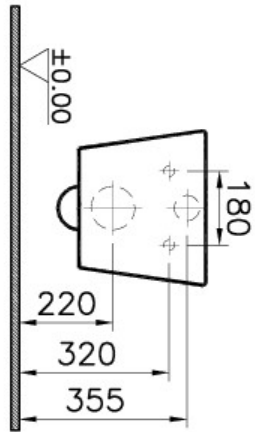

Description Nest Wall-Hung WC Pan

Code	5173B003-0075
Product Properties	Water Saving
Connection Type	Horizontal Outlet
Built-In Stop Valve	Available
VitrAfresh	Not available
Bidet Nozzle Inlet	Concealed
Breeam	7
CE	Yes
DGNB	5
EPD	Yes
Leed	9
Material	Ceramic
Compatible Products	30 + + + + Toilet Seat
VitrAClean	No
Colour	White

* Duvar kalınlığına göre ilave boru gerekebilir.
 * Additional pipe may be required due to wall thickness
 * Ein zusätzliches Ablaufrohr ist je nach Wandstärke erforderlich