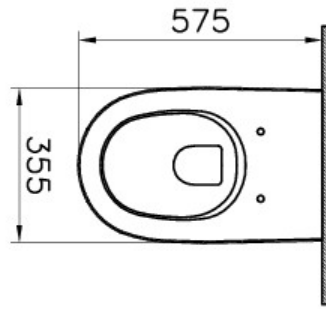

Description Nest Wall-Hung WC Pan

Code	5173B003-0075
Product Properties	Water Saving
Connection Type	Horizontal Outlet
Built-In Stop Valve	Available
VitrAfresh	Not available
Bidet Nozzle Inlet	Concealed
Breeam	7
CE	Yes
DGNB	5
EPD	Yes
Leed	9
Material	Ceramic
Compatible Products	30 + + + + Toilet Seat
VitrAClean	No
Colour	White

* Duvar kalınlığına göre ilave boru gerekebilir.
 * Additional pipe may be required due to wall thickness
 * Ein zusätzliches Ablaufrohr ist je nach Wandstärke erforderlich