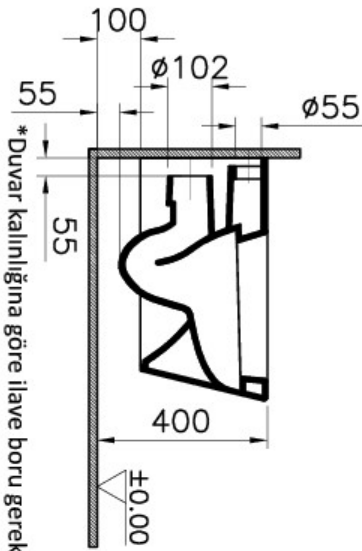

Description Nest Wall-Hung WC Pan

Code	5173B003-0075
Product Properties	Water Saving
Connection Type	Horizontal Outlet
Built-In Stop Valve	Available
VitrAfresh	Not available
Bidet Nozzle Inlet	Concealed
Breeam	7
CE	Yes
DGNB	5
EPD	Yes
Leed	9
Material	Ceramic
Compatible Products	30 + + + + Toilet Seat
VitrAClean	No
Colour	White

* Duvar kalınlığına göre ilave boru gerekebilir.
 * Additional pipe may be required due to wall thickness
 * Ein zusätzliches Ablaufrohr ist je nach Wandstärke erforderlich