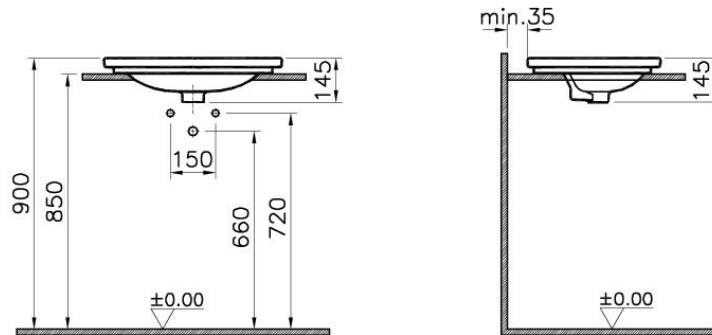

Description Nest Trendy Vanity Basin, 60cm

Code 5685B003-0001
 Tap Hole Option Middle Tap Hole
 Led Option Available
 CE Yes
 Material Fine Fire Clay
 VitrAclean No
 Dimensions 60
 Colour White

VitrA retains the right to change details about the products and technical specifications without prior notice.