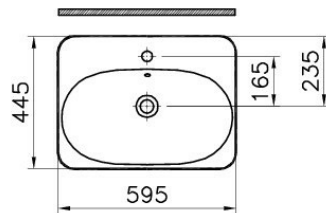

Description Nest Trendy Vanity Basin, 60cm

Code 5685B003-0001
 Tap Hole Option Middle Tap Hole
 Led Option Available
 CE Yes
 Material Fine Fire Clay
 VitrAclean No
 Dimensions 60
 Colour White

VitrA retains the right to change details about the products and technical specifications without prior notice.