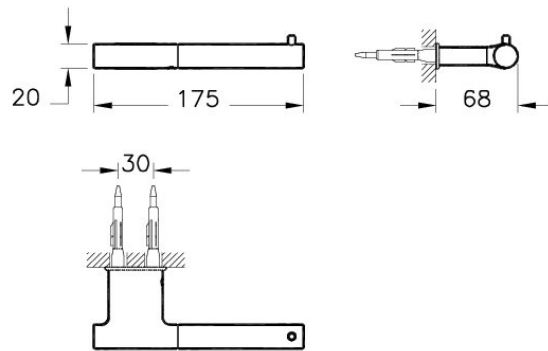

Description Nest Trendy Roll Holder

Code A44621EXP  
Installation Type Standard  
Coating Chrome  
Material Zamak  
Colour Chrome

VitrA retains the right to change details about the products and technical specifications without prior notice.