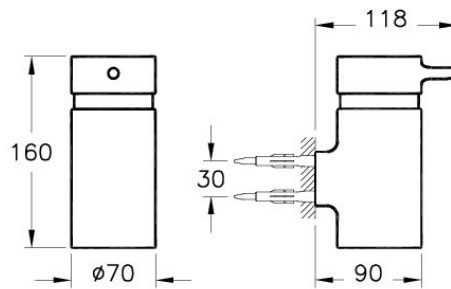

Description Nest Trendy Liquid Soap Dispenser

Code A44615EXP  
Installation Type Standard  
Coating Chrome  
Material Zamak  
Colour Chrome

VitrA retains the right to change details about the products and technical specifications without prior notice.