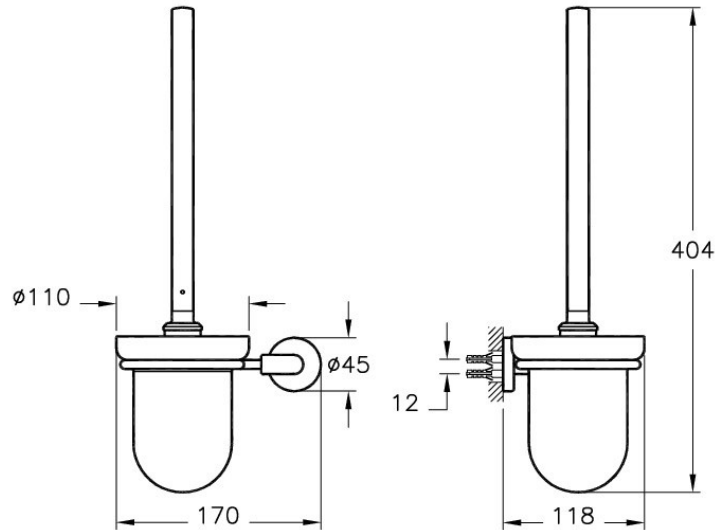

# VitrA

Description

Minimax Wc Brush Holder

Code

A44790EXP

Installation Type

Standard

Coating

Chrome

Material

Glass-Brass

Colour

Chrome

VitrA retains the right to change details about the products and technical specifications without prior notice.