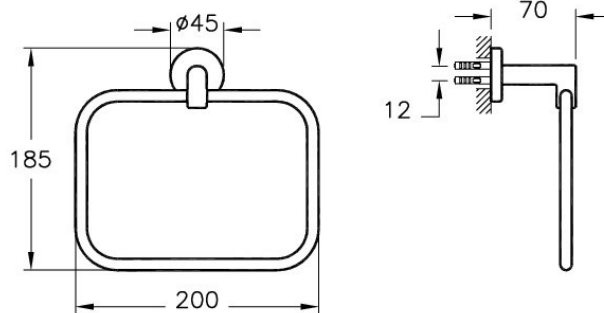

VitrA

Description Minimax Towel Ring

Code A44783EXP
Installation Type Standard
Coating Chrome
Material Brass
Colour Chrome

VitrA retains the right to change details about the products and technical specifications without prior notice.